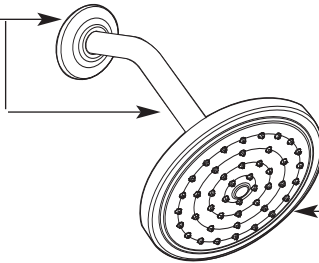

## Solace™ Single-Handle Posi-Temp® Tub/Shower Trim

**Valve Trim Only**  
TS370  
TS370BN

**Shower Trim Only**  
TS372  
TS372BN

**Tub Shower Trim**  
TS374  
TS374BN

**Finish**  
Chrome  
Brushed Nickel

Order by Part Number for use with S932 1/2" cc valve

Shower Arm & Flange

**S153** Chrome  
**S153BN** Brushed Nickel

Showerhead

**S176** Chrome  
**S176BN** Brushed Nickel

**Prior to 2/07**

Stop Valve Kit

**12639**

Stop Tube Kit

**96987** Chrome  
**96987BN** Brushed Nickel

Temperature Limit Stop

**106479**

Escutcheon Screws (2)

**15528** Chrome  
**163BN** Brushed Nickel

Shower Escutcheon

**123808** Chrome  
**123808BN** Brushed Nickel

Handle Kit

**123812** Chrome  
**123812BN** Brushed Nickel

Diverter Tub Spout

**S174** Chrome  
**S174BN** Brushed Nickel

Handle Cap & Screw

**123799** Chrome  
**123799BN** Brushed Nickel