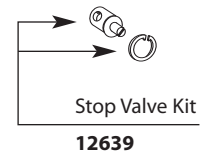

## Solace™ Single-Handle Posi-Temp® Tub/Shower Trim

**Valve Trim Only**  
TS370  
TS370BN

**Shower Trim Only**  
TS372  
TS372BN

**Tub Shower Trim**  
TS374  
TS374BN

**Finish**  
Chrome  
Brushed Nickel

Order by Part Number for use with S932 1/2" cc valve

Shower Arm & Flange

**S153** Chrome  
**S153BN** Brushed Nickel

Showerhead

**S176** Chrome  
**S176BN** Brushed Nickel

**Prior to 2/07**

Stop Valve Kit

**12639**

Stop Tube Kit

**96987** Chrome  
**96987BN** Brushed Nickel

Temperature Limit Stop

**106479**

Escutcheon Screws (2)

**15528** Chrome  
**163BN** Brushed Nickel

Shower Escutcheon

**123808** Chrome  
**123808BN** Brushed Nickel